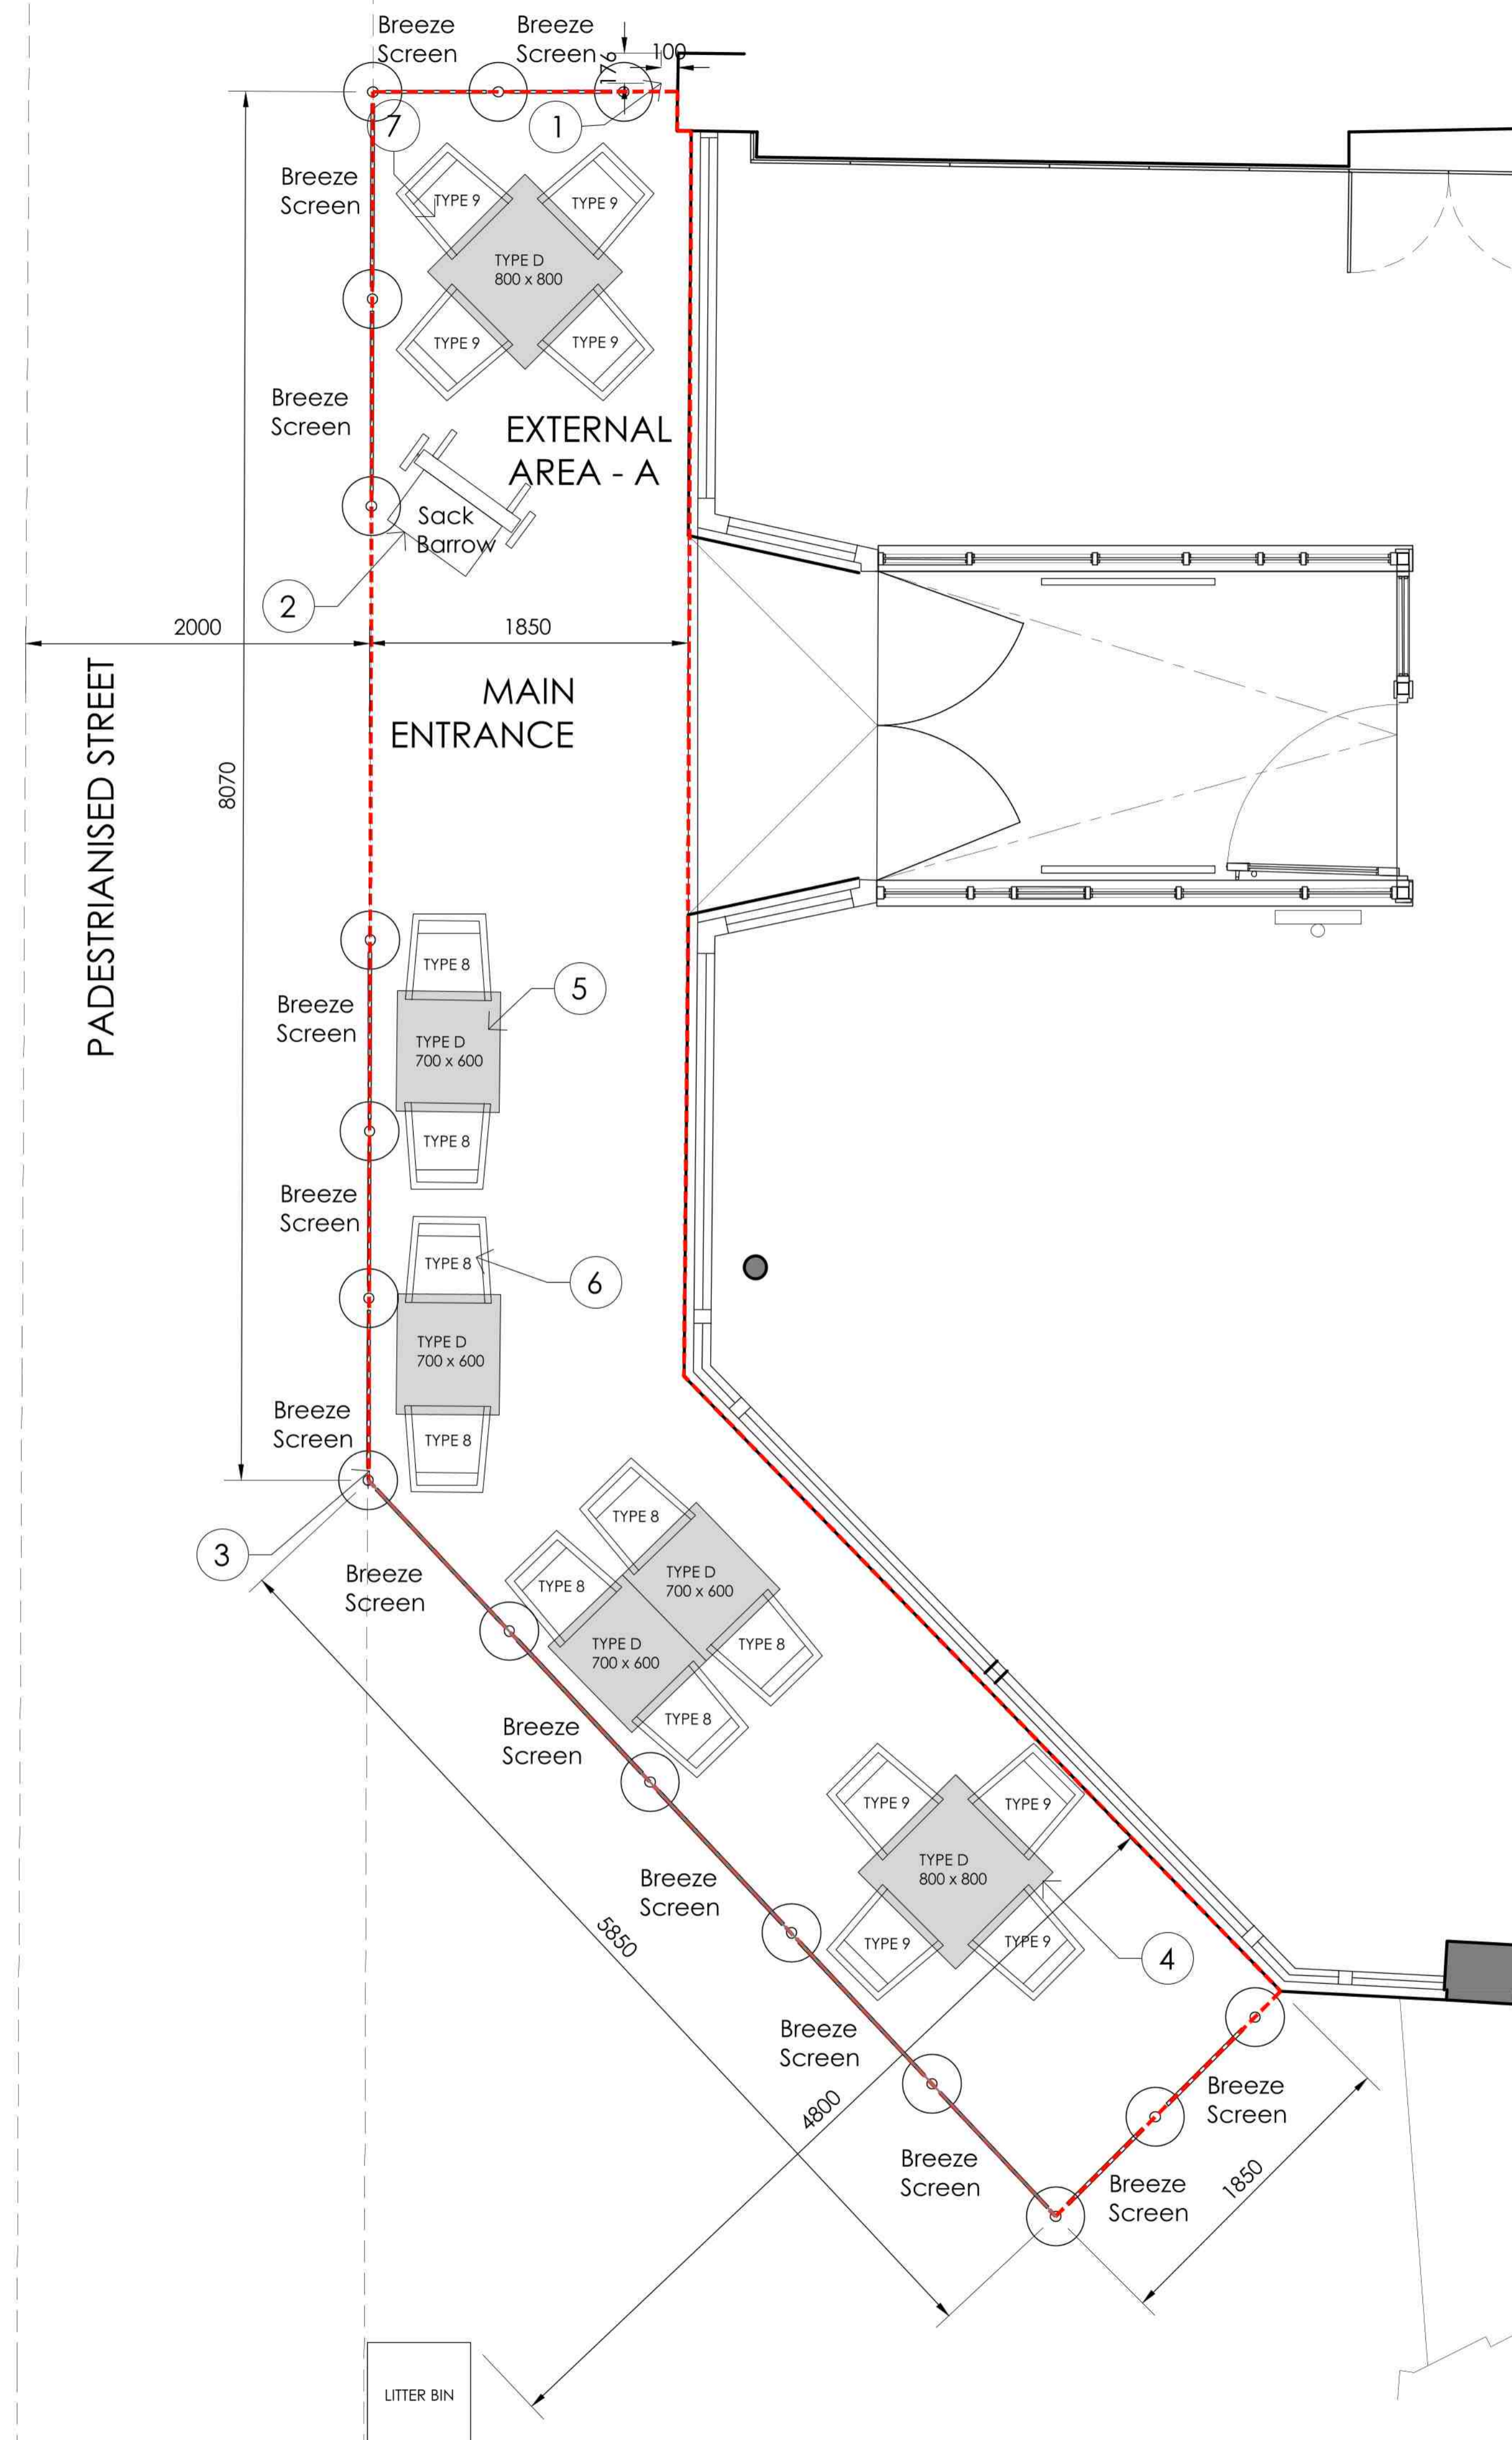

**LOCATION PLAN**

SCALE - 1:200 @ A1

ITEM 2 - Sack Barrow with Menu Image

ITEM 3 - Typical Breeze Screen Image

ITEM 4 & 5 - Loose Square & Rectangle Table Image

ITEM 6 - Type 8 Loose Chair Metal Finished  
Ral: 8029 with Black Rope

ITEM 7 - Type 9 Loose Chair Metal Finished  
Ral: 9005 with Timber Slats

**EXTERNAL SEATING NOTES KEY:**

- Existing Pedestrian Zone sign mounter on pole - 2580mm high.
- Sack barrow for menu display - Refer to image and detail drawing - Client direct supply item.
- Breeze Screens to perimeter of external area - Refer to image and schedule of sizes on this drawing.
- Loose Square Tables - 800x800mm Sq - Type D
- Loose Rectangular Tables - 600x700mm Sq - Type D
- Loose Chairs - Type 8 - Refer to Image
- Loose Chairs - Type 9 - Refer to Image

BREEZE SCREEN SCHEDULE	
ELEVATION DIMENSIONS	
1850M - Elevation	x2 870 centres with 730mm wide panels
8070M - Elevation	x2 1090 centres with 950mm wide panels
	x3 1040 centres with 966mm wide panels
5850M - Elevation	x5 1170 centres with 1090mm wide panels
1850M - Elevation	x2 870 centres with 730mm wide panels

**PROPOSED EXTERNAL LICENCE PLAN**

SCALE - 1:25 @ A1

MARKET PLACE

EXTERNAL RESTAURANT COVERS		
Ground Floor		
External Area Furniture	Chairs	Tables
Grand Total	16	6

AREA SCHEDULE		
EXTERNAL	Area Sq. M	
Total Area	24.0	