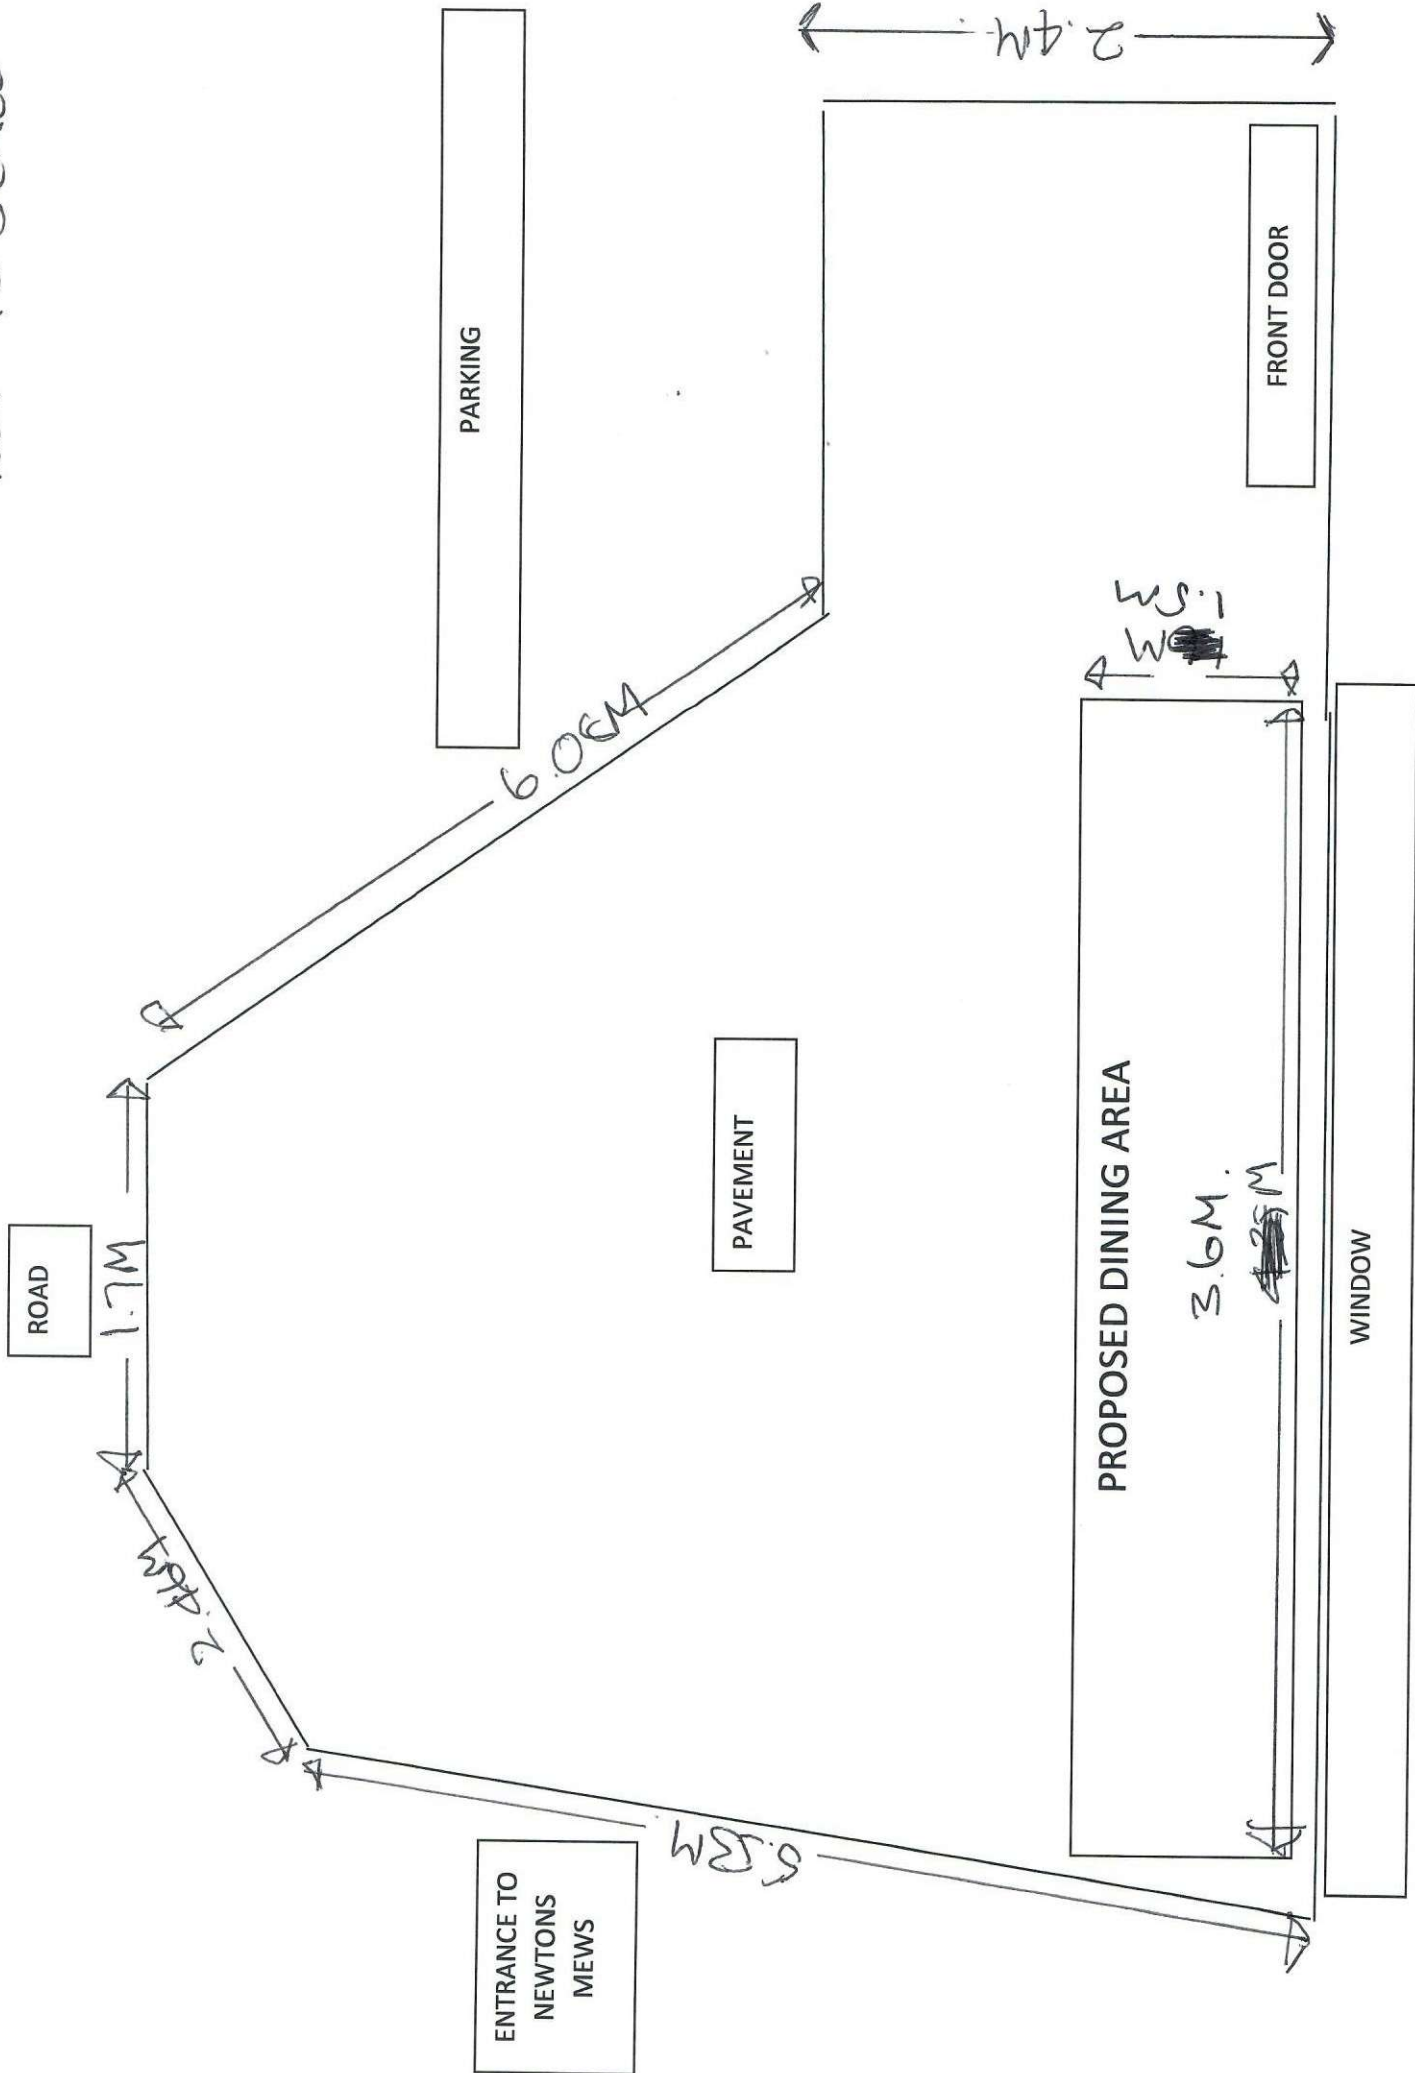

NOT TO SCALE

Blue parking sign with a 'P' symbol and a wheelchair icon, indicating a disabled parking space.

3.6M  
4.285M  
1.5M