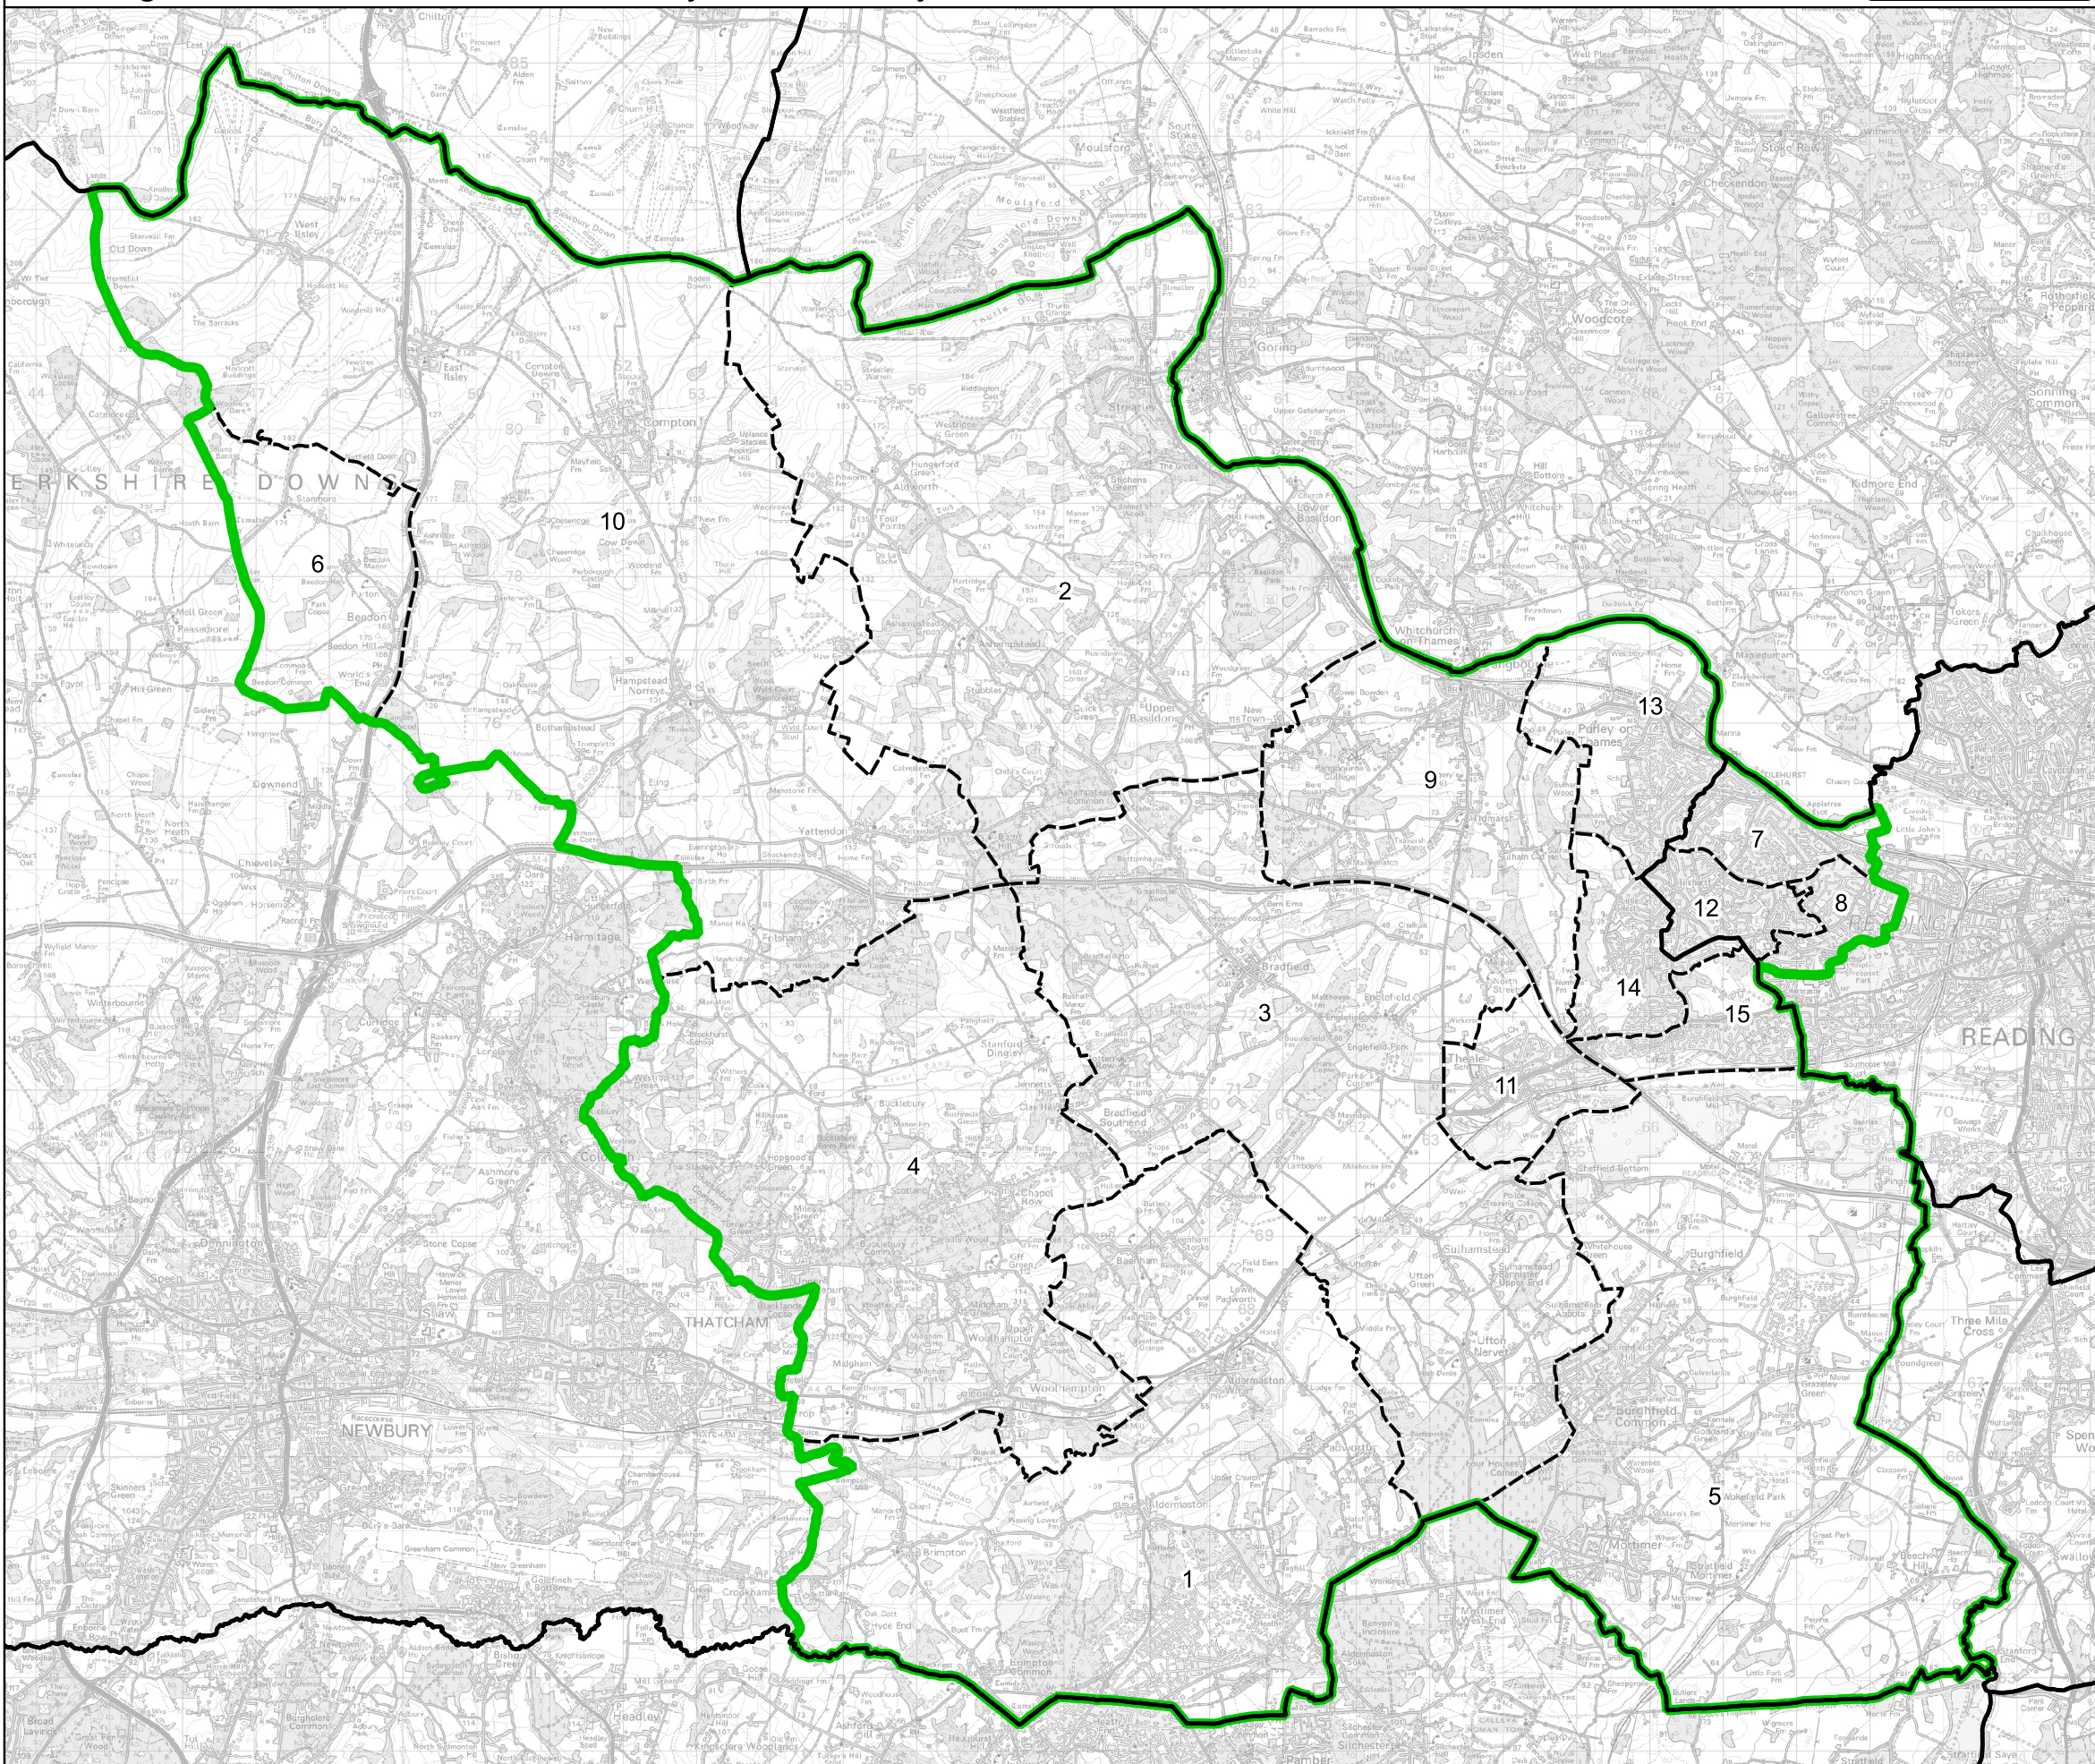

Boundary Commission for England - Final Recommendations for the South East Region

Reading West and Mid Berkshire County Constituency - Electorate 69,999

- Wards:
- 1 Aldermaston
 - 2 Basildon
 - 3 Bradfield
 - 4 Bucklebury
 - 5 Burghfield & Mortimer
 - 6 Downlands (Part)
 - 7 Kentwood
 - 8 Norcot
 - 9 Pangbourne
 - 10 Ridgeway
 - 11 Theale
 - 12 Tilehurst
 - 13 Tilehurst & Purley
 - 14 Tilehurst Birch Copse
 - 15 Tilehurst South & Holybrook

- Constituency
- Local Authorities
- Wards

© Crown copyright and database rights 2023 OS 100018289. You are permitted to use this data solely to enable you to respond to, or interact with, the organisation that provided you with the data. You are not permitted to copy, sub-licence, distribute or sell any of this data to third parties in any form. Third party rights to enforce the terms of this licence shall be reserved to OS.

Reading West and Mid Berkshire County Constituency