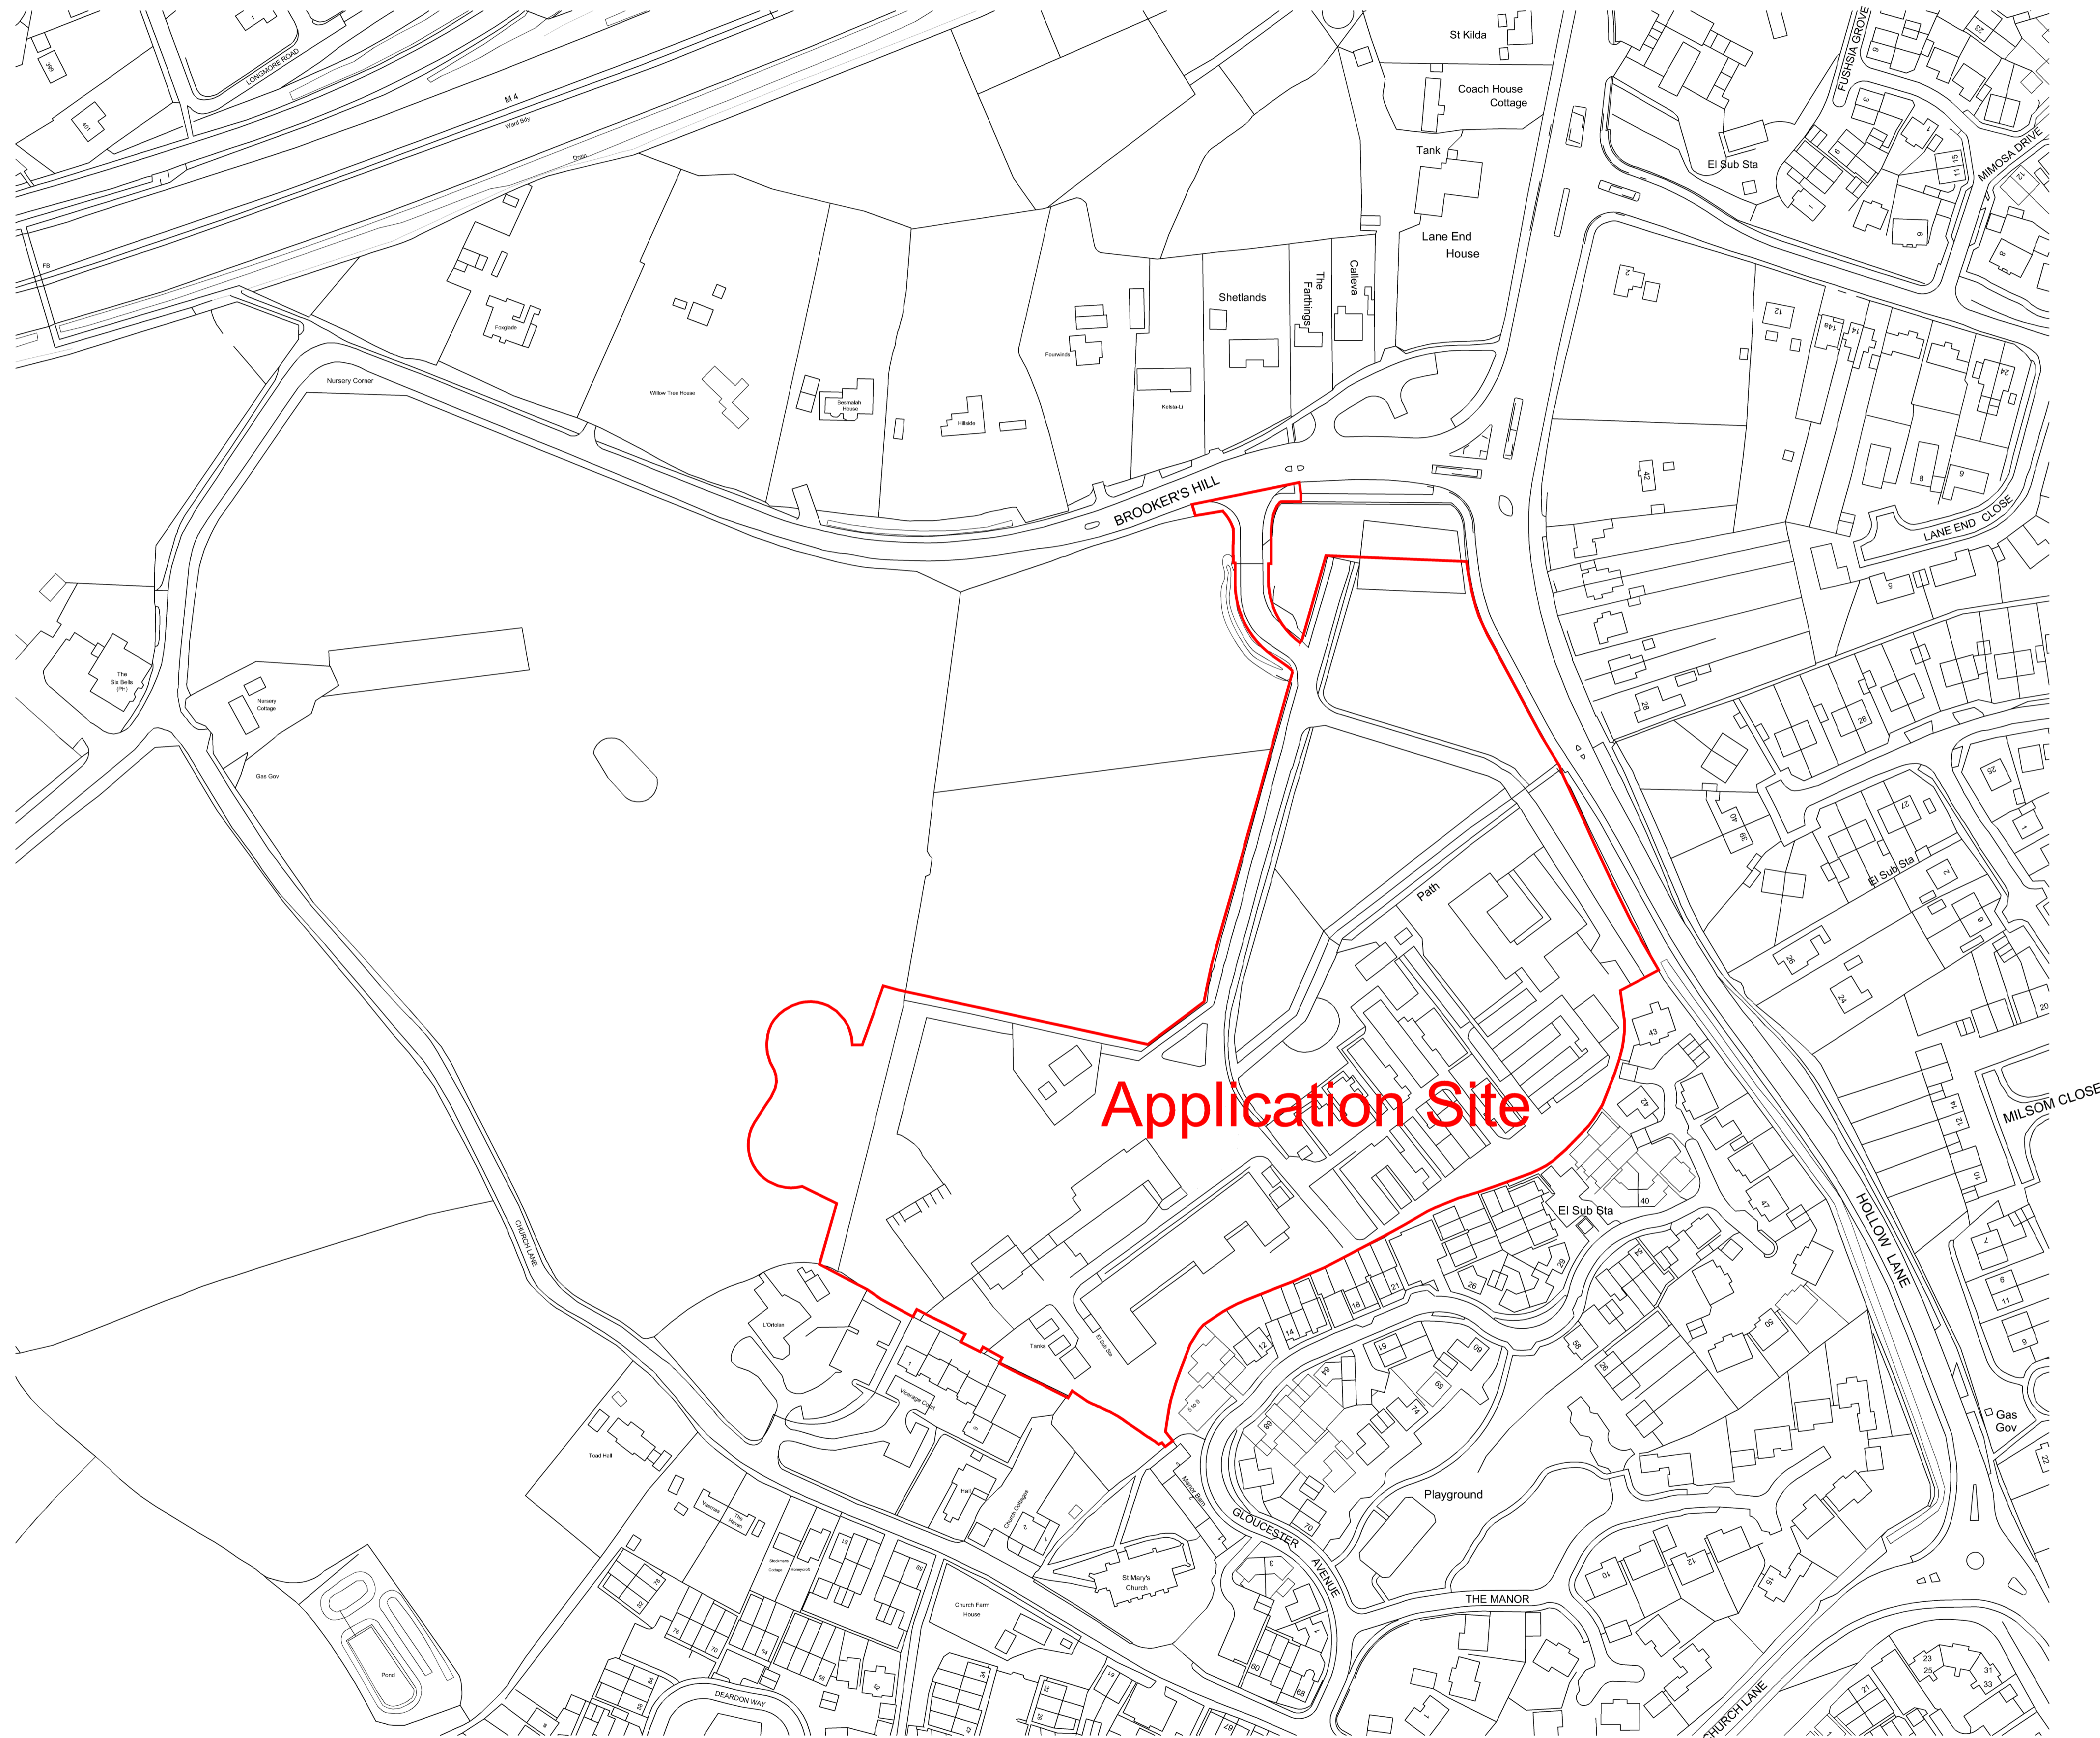

Location of application RM/2014/2062 in Wokingham Borough

Location of land at The Manor, Brookers Hill, Shinfield, Reading, RG2 9BZ (Image: Google Maps (2023))

Extract of the 'AWE Detailed Emergency Planning Zones' noting the location of Wokingham Borough Council application ref. RM/2014/2062 in relation to the AWE Burghfield DEPZ (West Berkshire Council)

Application Site

Rev	Date
A	20.05.15
B	21.08.15

Charles Church Thames Valley
 Persimmon House, Knoll Road,
 Camberley, Surrey GU15 3TQ
 Tel: 01276 808080

The Manor Shinfield	Date:	08.06.2015
	Scale:	1:1250@A1
	Orig No:	793-PL-09

Drawing Title:
Location Plan

Drawing Status:	Drawn:
SUBMITTED	LH
	Rev:
	B