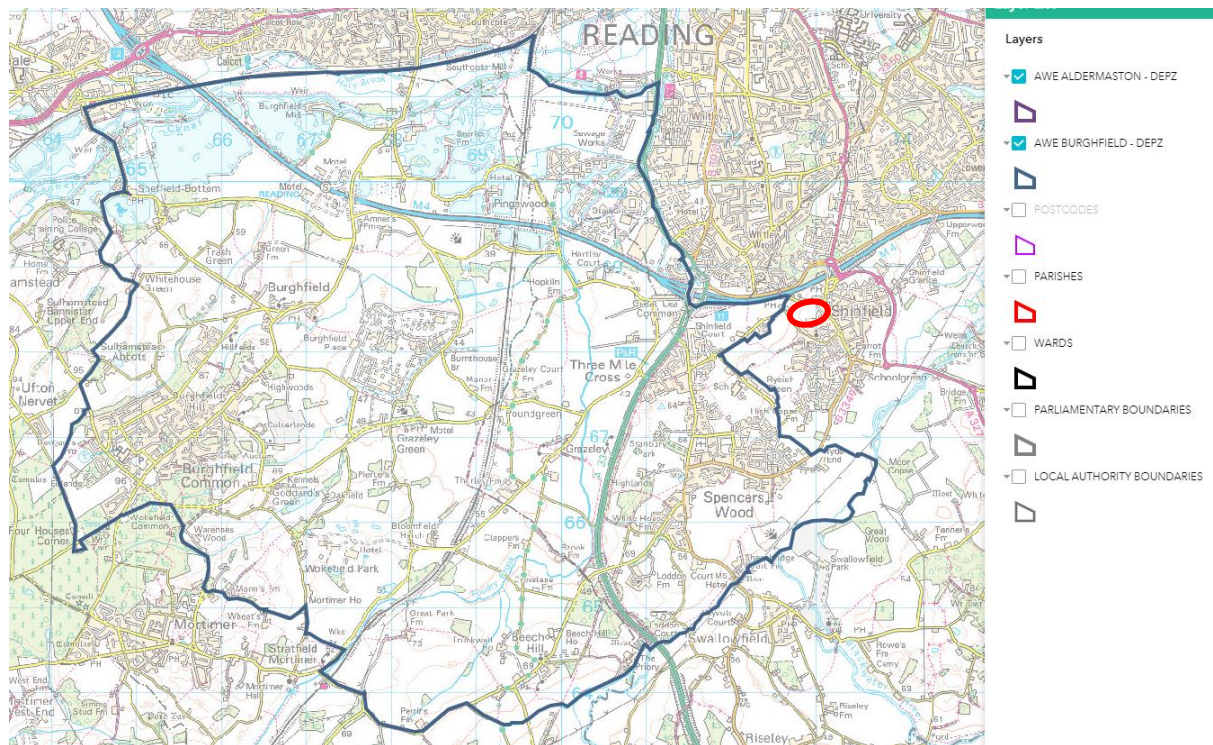

Location of application RM/2014/2062 in Wokingham Borough

Location of land at The Manor, Brookers Hill, Shinfield, Reading, RG2 9BZ (Image: Google Maps (2023))

Extract of the 'AWE Detailed Emergency Planning Zones' noting the location of Wokingham Borough Council application ref. RM/2014/2062 in relation to the AWE Burghfield DEPZ (West Berkshire Council)

Application Site

Rev	Date
A	20.05.15
B	21.08.15

Charles Church Thames Valley
 Persimmon House, Knoll Road,
 Camberley, Surrey GU15 3TQ
 Tel: 01276 808080

The Manor Shinfield	Date:	08.06.2015
	Scale:	1:1250@A1
	Orig No:	793-PL-09

Drawing Title:
Location Plan

Drawing Status:	Drawn:
SUBMITTED	LH
	Rev:
	B