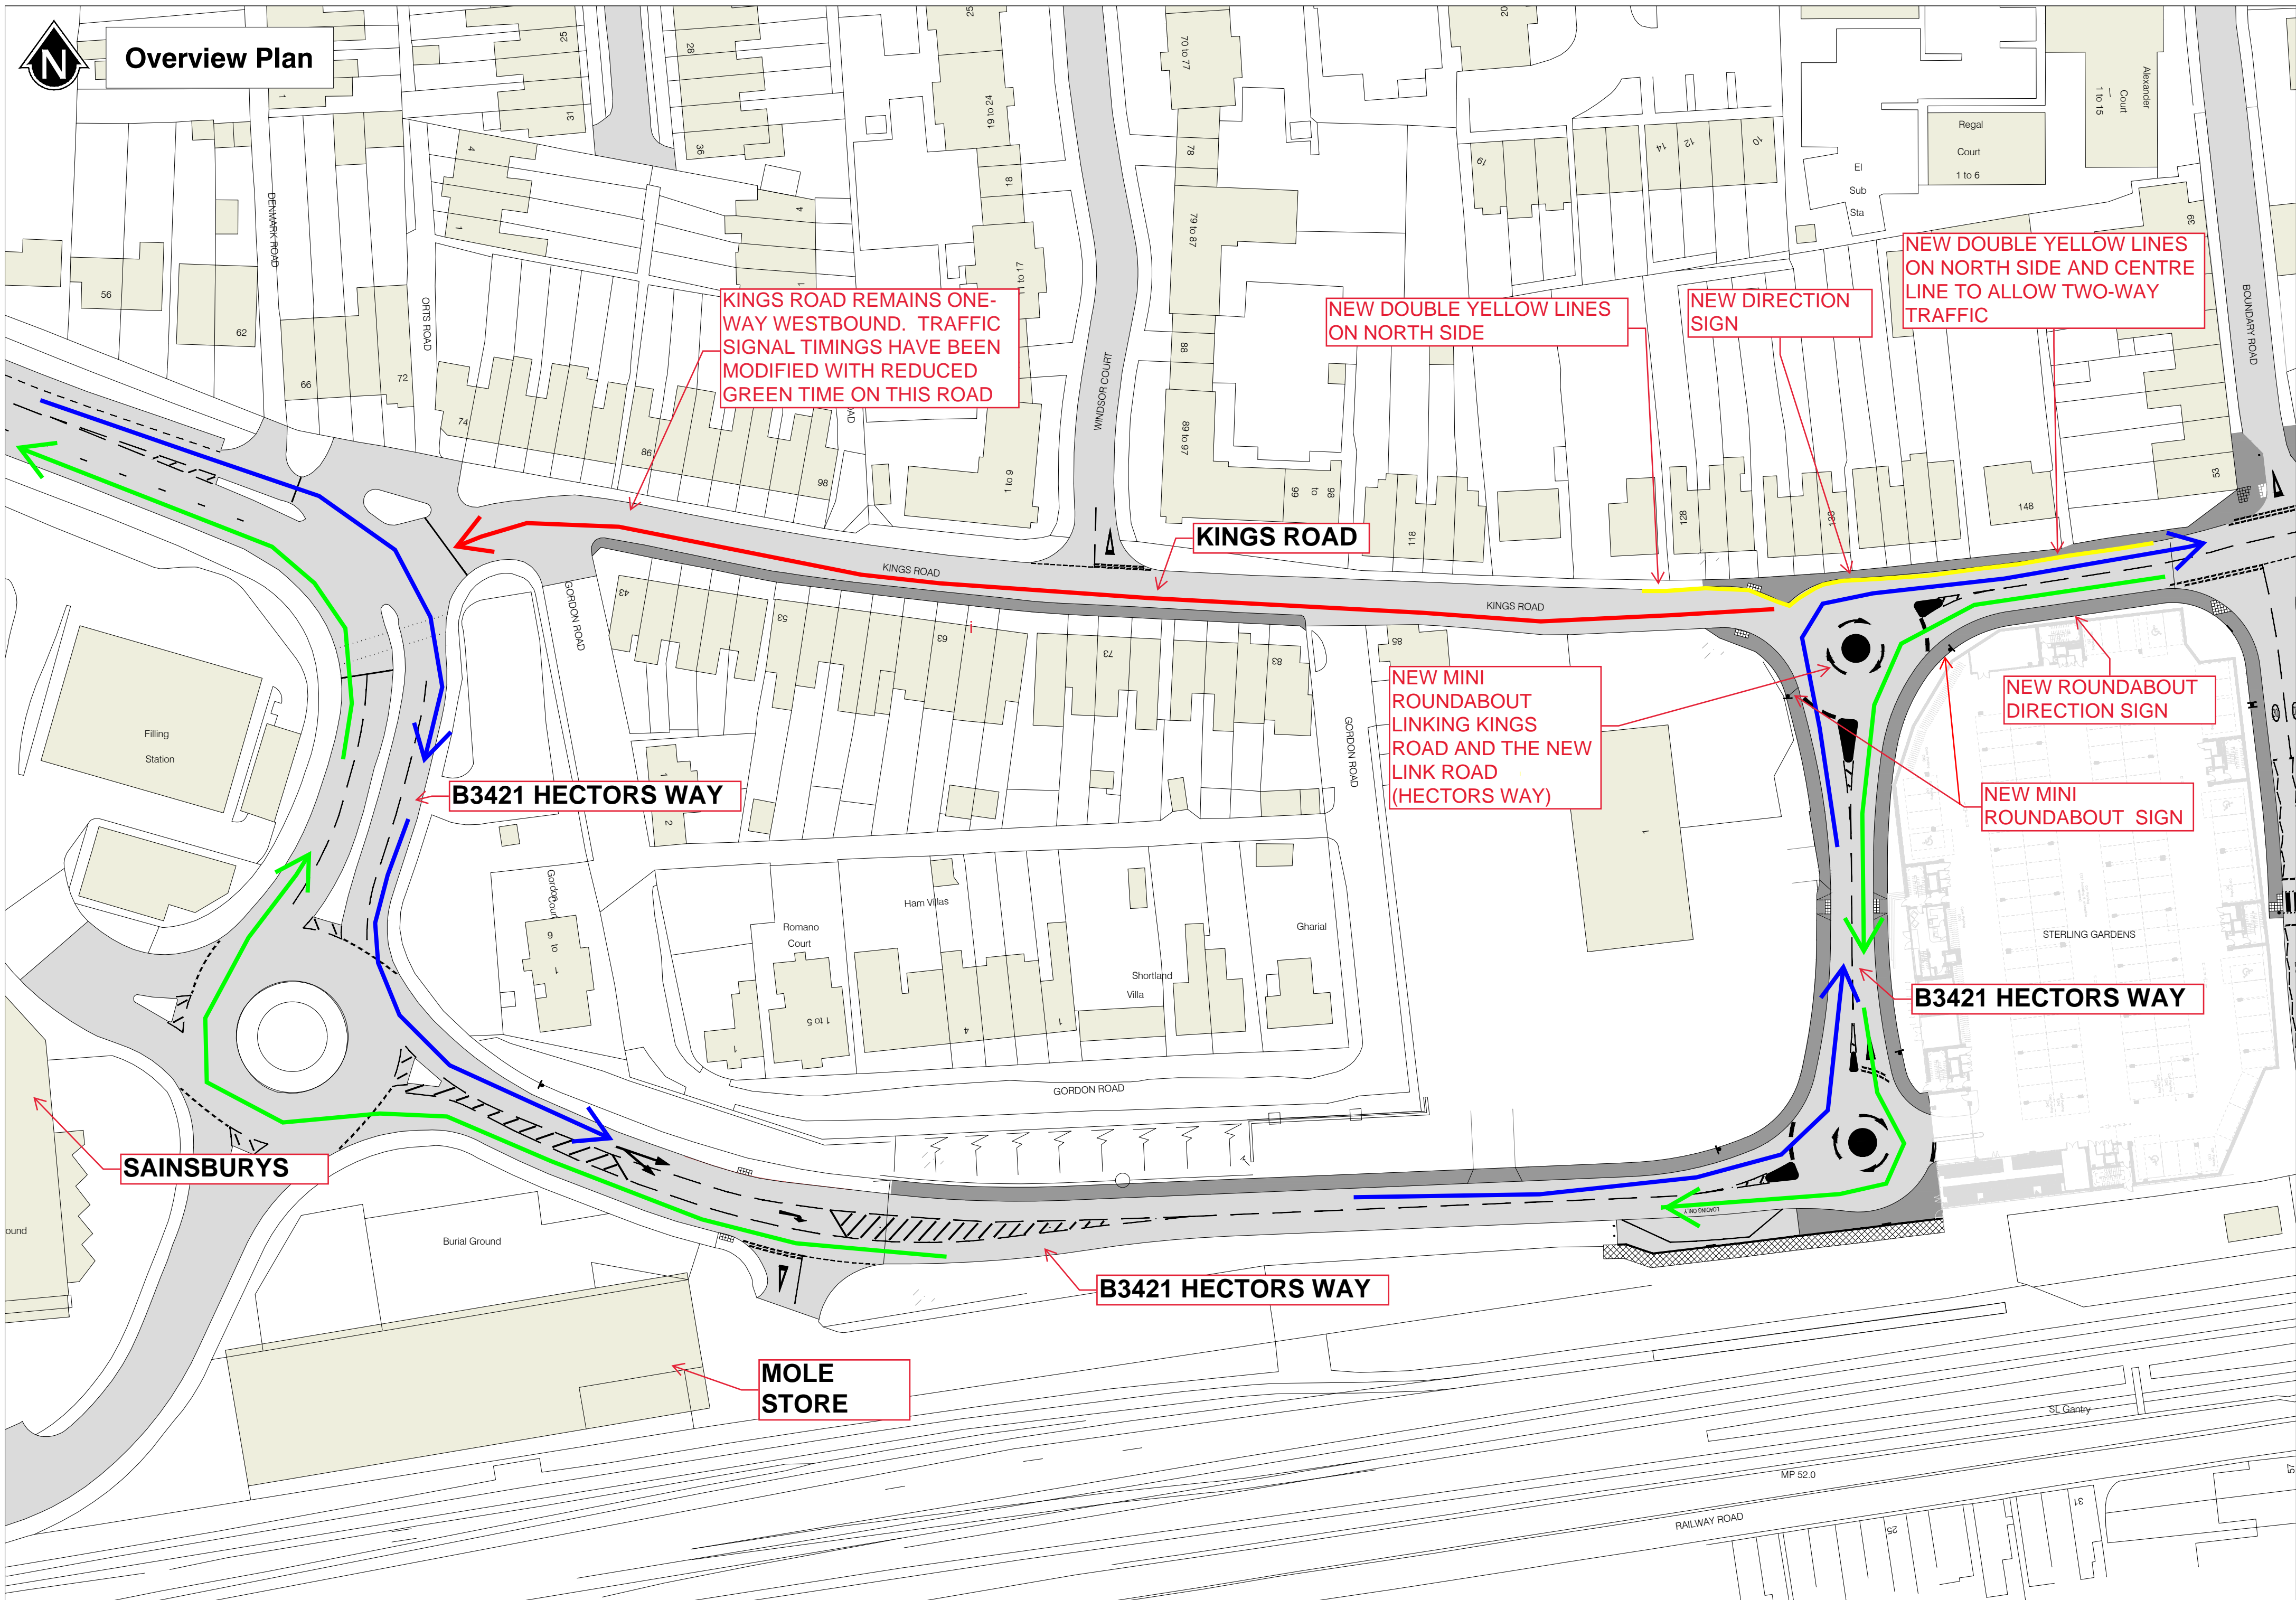

Overview Plan

KINGS ROAD REMAINS ONE-WAY WESTBOUND. TRAFFIC SIGNAL TIMINGS HAVE BEEN MODIFIED WITH REDUCED GREEN TIME ON THIS ROAD

NEW DOUBLE YELLOW LINES ON NORTH SIDE

NEW DIRECTION SIGN

NEW DOUBLE YELLOW LINES ON NORTH SIDE AND CENTRE LINE TO ALLOW TWO-WAY TRAFFIC

KINGS ROAD

B3421 HECTORS WAY

NEW MINI ROUNDABOUT LINKING KINGS ROAD AND THE NEW LINK ROAD (HECTORS WAY)

NEW ROUNDABOUT DIRECTION SIGN

NEW MINI ROUNDABOUT SIGN

B3421 HECTORS WAY

SAINSBURYS

B3421 HECTORS WAY